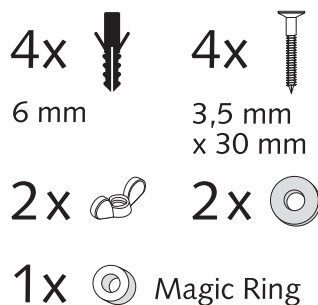

jumbo toilet paper dispenser centerfeed

*Jumbo-Toilettenpapier-Spender
Centerfeed*

*Distributeur de papier toilette
jumbo dévidage central*

*Dozownik do papieru
toaletowego Jumbo Centerfeed*

ASSEMBLY INSTRUCTIONS

Art. No.: **331490.1**

Supplied

Needed tools

or

Assembly plate

hang and fix (inside)

For a problem-free operation
use only WEPA Professional
OEM consumables

www.wepa-professional.de

i

jumbo toilet paper dispenser centerfeed

ASSEMBLY INSTRUCTIONS

Professional Hygiene

Art. No.: 331490.1

lead in the centerfeed roll

1

Pull the core out of the toilet paper roll and place it into the dispenser

**2**

Feed the paper through the hole in the front door of the dispenser, then close the door

**3**

Now the dispenser is ready for use

Key-Lock

Standard Lock

Permanent Key

adjust Magic Ring with red side in front to lock the key