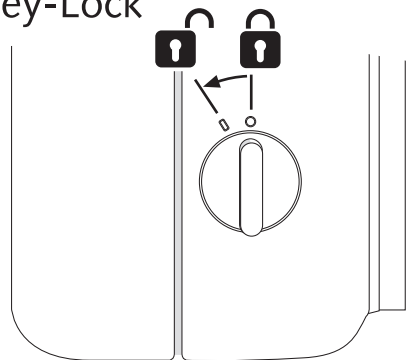

i

jumbo toilet paper dispenser centerfeed

ASSEMBLY INSTRUCTIONS

Professional Hygiene

Art. No.: 331490.1

lead in the centerfeed roll

1

Pull the core out of the toilet paper roll and place it into the dispenser

**2**

Feed the paper through the hole in the front door of the dispenser, then close the door

**3**

Now the dispenser is ready for use

Key-Lock

Standard Lock

Permanent Key

adjust Magic Ring with red side in front to lock the key

Video

„Mounting and Locking System“