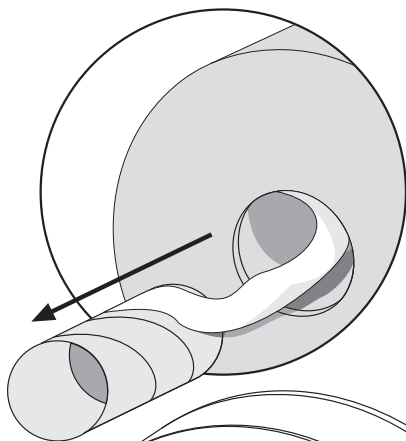

i

jumbo toilet paper dispenser centerfeed

ASSEMBLY INSTRUCTIONS

Professional Hygiene

Art. No.: 331490.1

lead in the centerfeed roll

1

Pull the core out of the toilet paper roll and place it into the dispenser

2

Feed the paper through the hole in the front door of the dispenser, then close the door