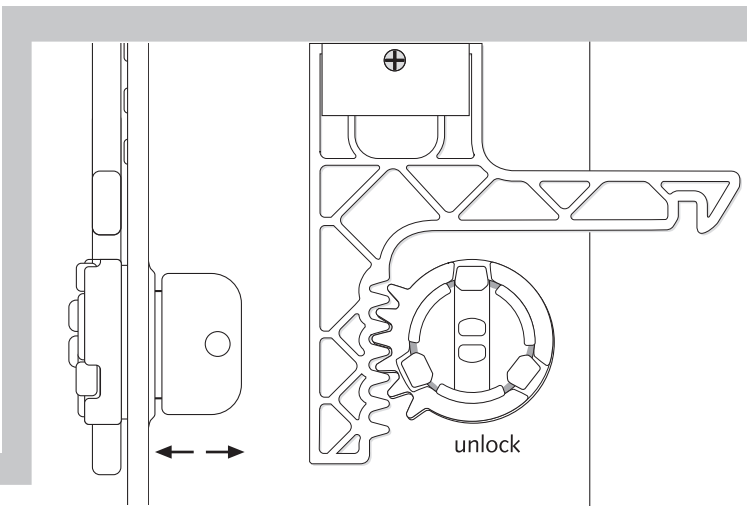

i

jumbo toilet paper dispenser centerfeed

ASSEMBLY INSTRUCTIONS

Professional Hygiene

Art. No.: 331490.1

lead in the centerfeed roll

1

Pull the core out of the toilet paper roll and place it into the dispenser

2

Feed the paper through the hole in the front door of the dispenser, then close the door

3

Now the dispenser is ready for use

Key-Lock

Standard Lock

Permanent Key

adjust Magic Ring with red side in front to lock the key

Video

„Mounting and Locking System“