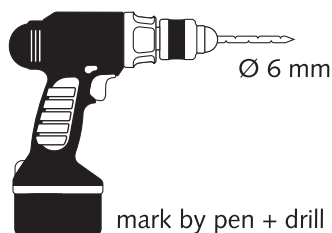

Assembly plate

hang and fix (inside)

For a problem-free operation
use only WEPA Professional
OEM consumables

www.wepa-professional.de