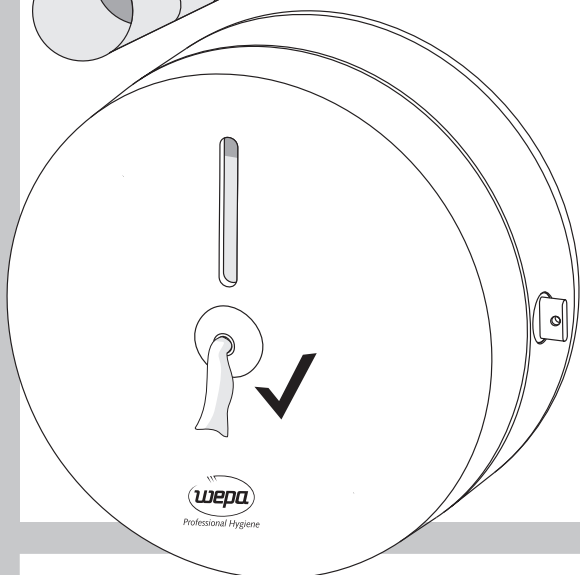

3

Now the dispenser is ready for use