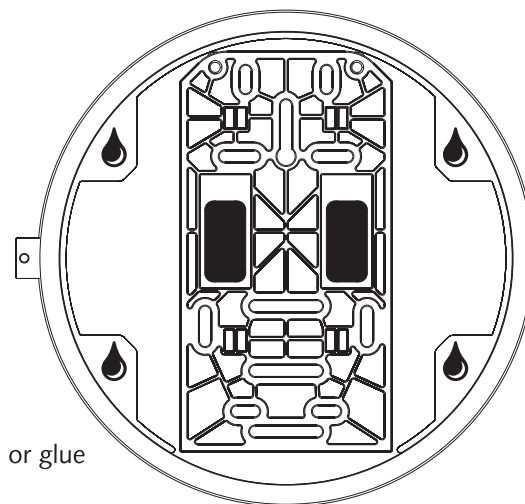

jumbo toilet paper dispenser centerfeed

*Jumbo-Toilettenpapier-Spender
Centerfeed*

*Distributeur de papier toilette
jumbo dévidage central*

*Dozownik do papieru
toaletowego Jumbo Centerfeed*

ASSEMBLY INSTRUCTIONS

Art. No.: **331490.1**

Supplied

Needed tools

or

Assembly plate

hang and fix (inside)

For a problem-free operation
use only WEPA Professional
OEM consumables

www.wepa-professional.de

i

jumbo toilet paper dispenser centerfeed

ASSEMBLY INSTRUCTIONS

Professional Hygiene

Art. No.: 331490.1

lead in the centerfeed roll

1

Pull the core out of the toilet paper roll and place it into the dispenser