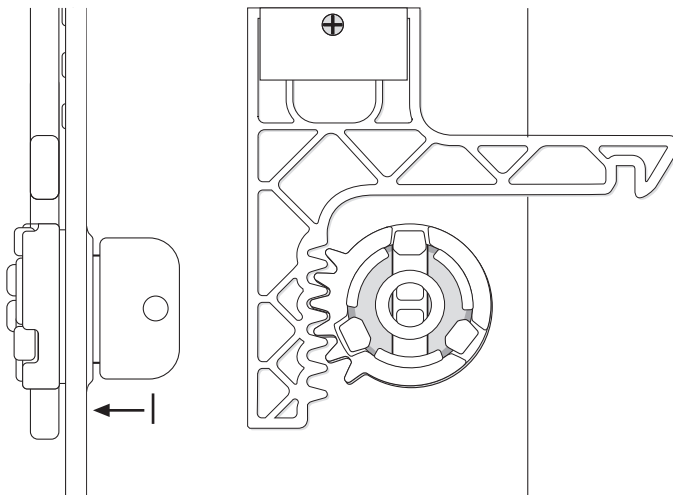

i

jumbo toilet paper dispenser centerfeed

ASSEMBLY INSTRUCTIONS

Professional Hygiene

Art. No.: 331490.1

lead in the centerfeed roll

1

Pull the core out of the toilet paper roll and place it into the dispenser

Video

„Mounting and Locking System“