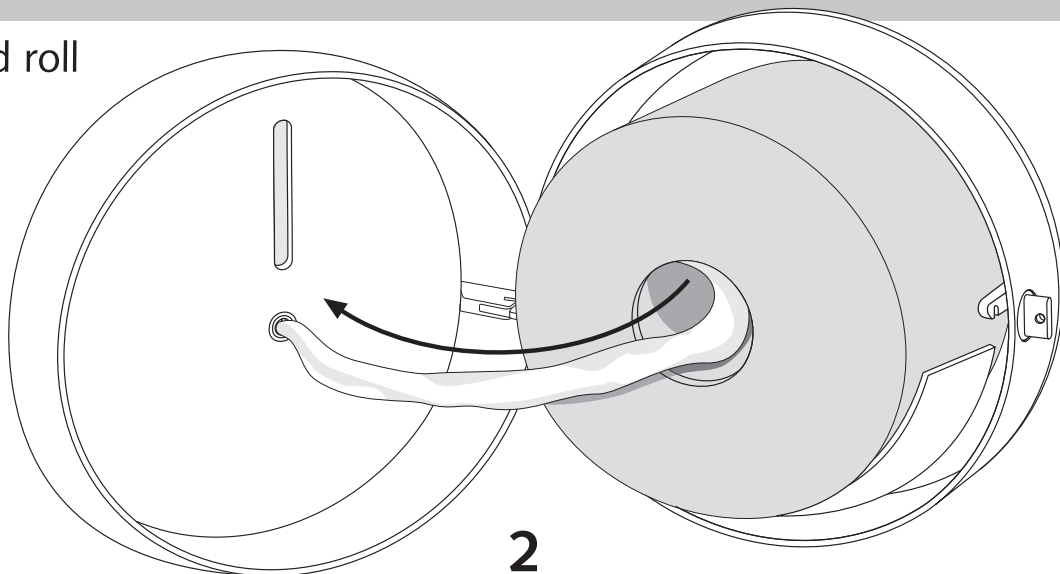

i

jumbo toilet paper dispenser centerfeed

ASSEMBLY INSTRUCTIONS

Professional Hygiene

Art. No.: 331490.1

lead in the centerfeed roll

1

Pull the core out of the toilet paper roll and place it into the dispenser

2

Feed the paper through the hole in the front door of the dispenser, then close the door