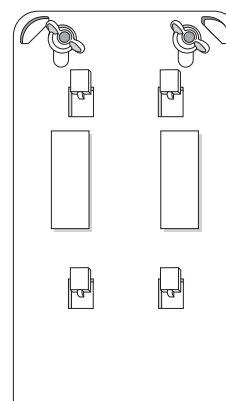

Assembly plate

hang and fix (inside)

For a problem-free operation
use only WEPA Professional
OEM consumables

www.wepa-professional.de