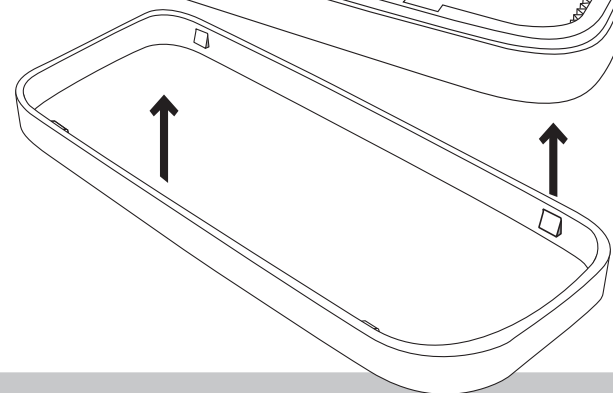

to remove, use screwdriver