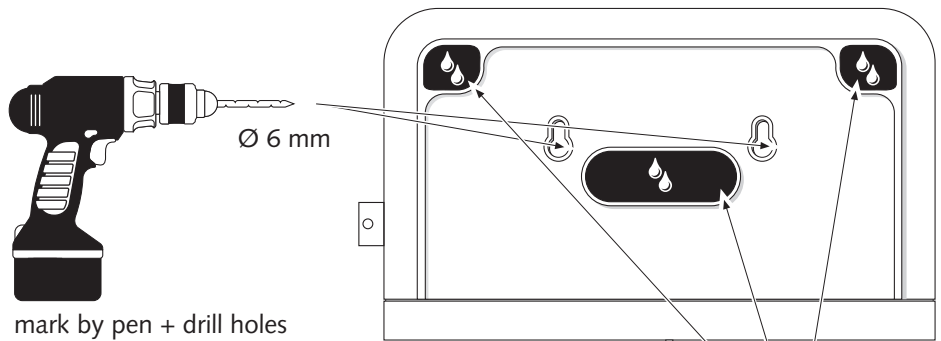

Dozownik do papieru toaletowego
na dwie małe rolki
Dozownik na dwie rolki Compact Mini Jumbo

ASSEMBLY INSTRUCTIONS

+ 331410.3

Art. No.: 331080.3

Supplied

Needed tools

Attachment

To fill in WEPA Professional toilet paper

adjust Magic Ring with red side in front to lock the key