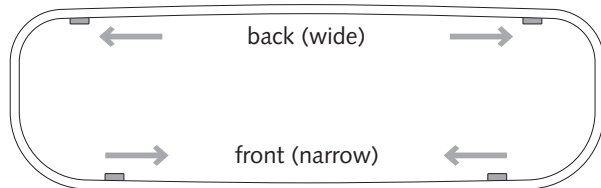

331410.3
 +
 Art. No.: 331080.3

design-ring

to remove, use screwdriver

Move the bottom plate, when first roll has been consumed

example:
 twin roll
 Art.-No. 331080

Key-Lock

Standard Lock

Permanent Key

adjust Magic Ring with red side in front to lock the key