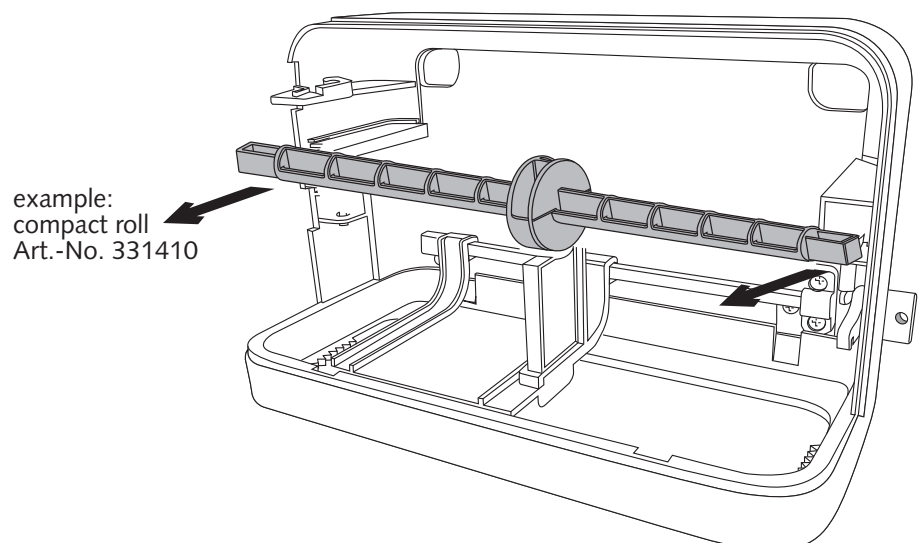

Dozownik do papieru toaletowego
na dwie małe rolki
Dozownik na dwie rolki Compact Mini Jumbo

ASSEMBLY INSTRUCTIONS

+ 331410.3

Art. No.: 331080.3

Supplied

Needed tools

Attachment

To fill in WEPA Professional toilet paper

331410.3
 +
 Art. No.: 331080.3

design-ring

to remove, use screwdriver

Move the bottom plate, when first roll has been consumed

example:
 twin roll
 Art.-No. 331080

Key-Lock

Standard Lock

Permanent Key