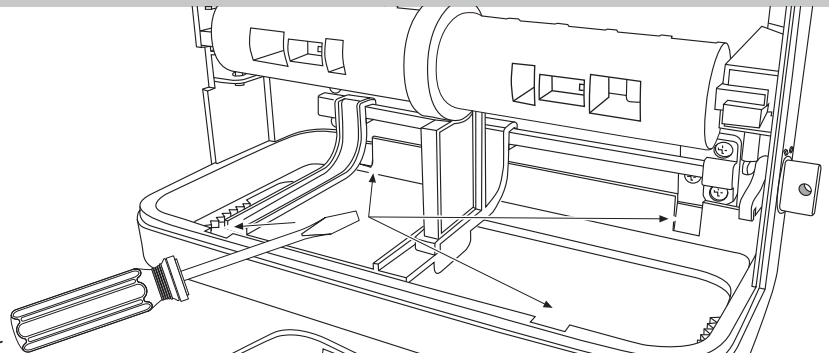

331410.3
 +
 Art. No.: 331080.3

design-ring

to remove, use screwdriver

Move the bottom plate, when first roll has been consumed

example:
 twin roll
 Art.-No. 331080

Key-Lock

Standard Lock

Permanent Key

adjust Magic Ring with red side in front to lock the key