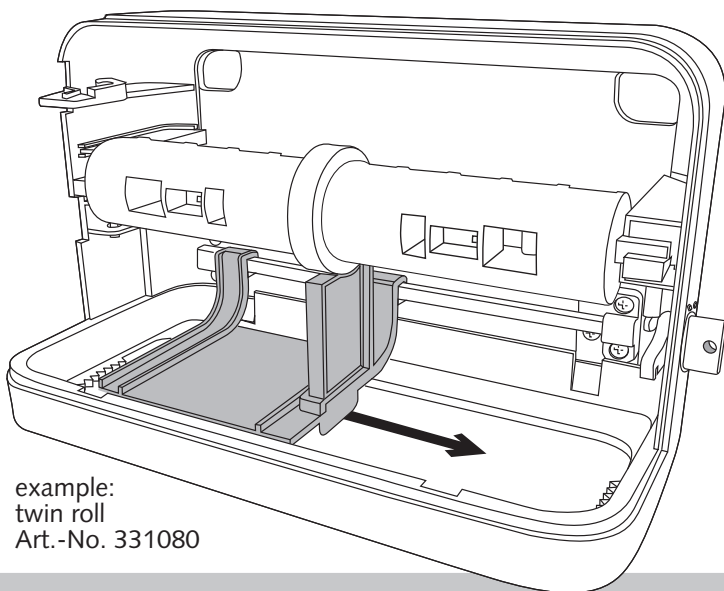

331410.3
 +
 Art. No.: 331080.3

design-ring

to remove, use screwdriver

Move the bottom plate, when first roll has been consumed

example:
 twin roll
 Art.-No. 331080

Key-Lock

Standard Lock

Permanent Key

adjust Magic Ring with red side in front to lock the key