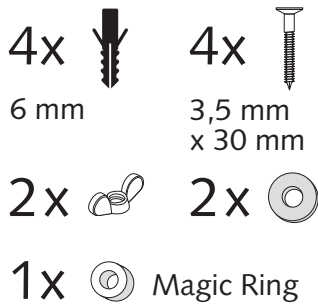

Dozownik do papieru toaletowego
na dwie małe rolki
Dozownik na dwie rolki Compact Mini Jumbo

ASSEMBLY INSTRUCTIONS

+ 331410.3

Art. No.: 331080.3

Supplied

Needed tools

Attachment

To fill in WEPA Professional toilet paper

331410.3
 +
 Art. No.: 331080.3

design-ring

to remove, use screwdriver

Move the bottom plate, when first roll has been consumed

example:
 twin roll
 Art.-No. 331080

Key-Lock

Standard Lock

Permanent Key

adjust Magic Ring with red side in front to lock the key