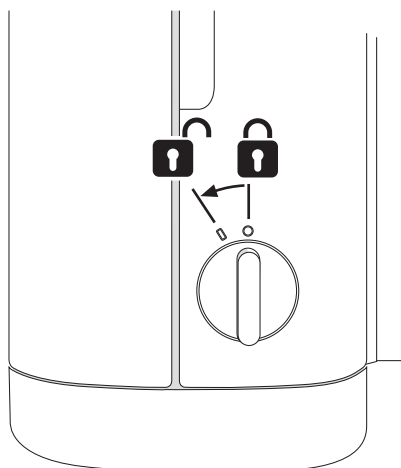

331410.3
 +
 Art. No.: 331080.3

design-ring

to remove, use screwdriver

Move the bottom plate, when first roll has been consumed

example:
 twin roll
 Art.-No. 331080

Key-Lock

Standard Lock

Permanent Key

adjust Magic Ring with red side in front to lock the key