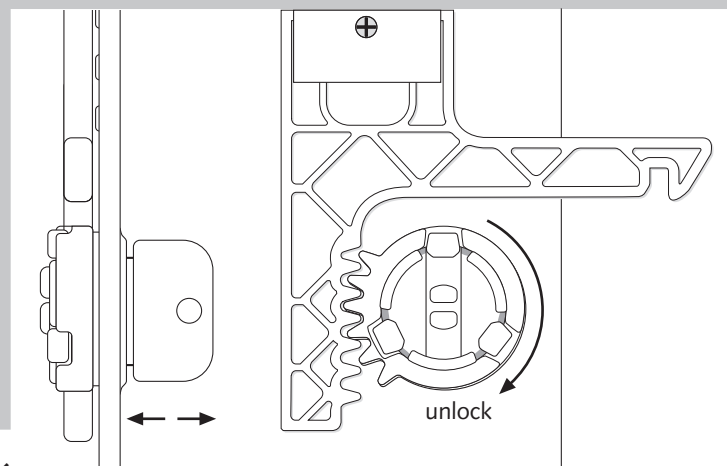

331410.3
 +
 Art. No.: 331080.3

design-ring

to remove, use screwdriver

Move the bottom plate, when first roll has been consumed

example:
 twin roll
 Art.-No. 331080

Key-Lock

Standard Lock

Permanent Key

adjust Magic Ring with red side in front to lock the key