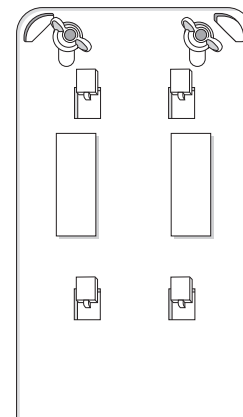

Supplied

Needed tools

Ø 6 mm

or

Assembly plate

mark by pen + drill holes

hang and fix (inside)

For a problem-free operation
use only WEPA Professional
OEM consumables

to remove, use screwdriver

Key-Lock

Standard Lock

Permanent Key

adjust Magic Ring with red side in front to lock the key