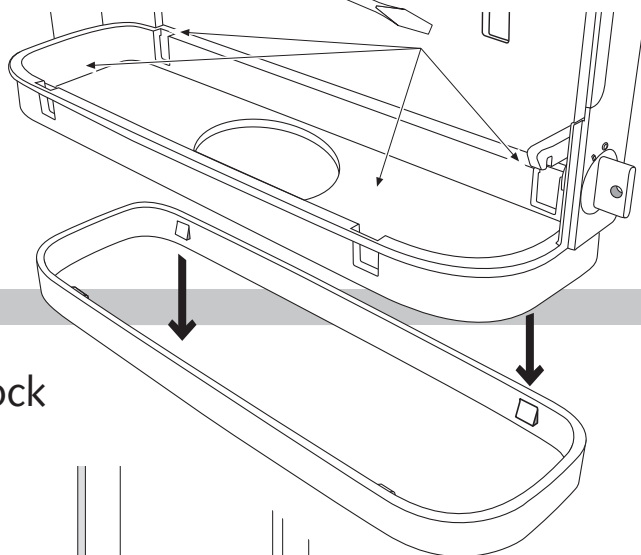

to remove, use screwdriver

Key-Lock

Standard Lock

Permanent Key

adjust Magic Ring with red side in front to lock the key