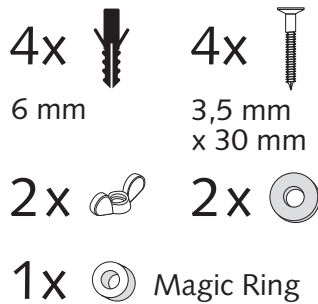

Supplied

Needed tools

Ø 6 mm

or

Assembly plate

mark by pen + drill holes

hang and fix (inside)

For a problem-free operation
use only WEPA Professional
OEM consumables

www.wepa-professional.de

i

jumbo toilet paper dispenser

ASSEMBLY INSTRUCTIONS

Professional Hygiene

+ 331040.2

Art. No.: 331050.2

design-ring

to remove, use screwdriver

Key-Lock

Standard Lock

Permanent Key

adjust Magic Ring with red side in front to lock the key