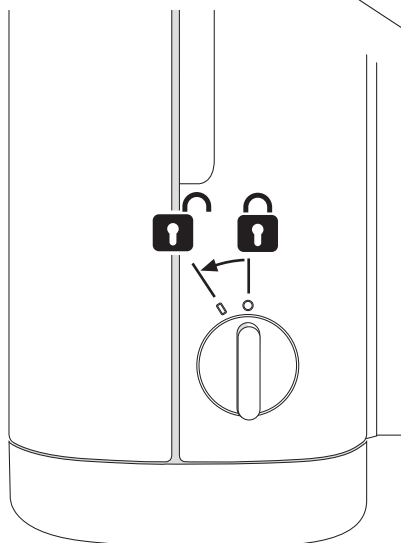

www.wepa-professional.de

i

jumbo toilet paper dispenser

ASSEMBLY INSTRUCTIONS

Professional Hygiene

+ 331040.2

Art. No.: 331050.2

design-ring

to remove, use screwdriver

Key-Lock

Standard Lock

Permanent Key

adjust Magic Ring with red side in front to lock the key