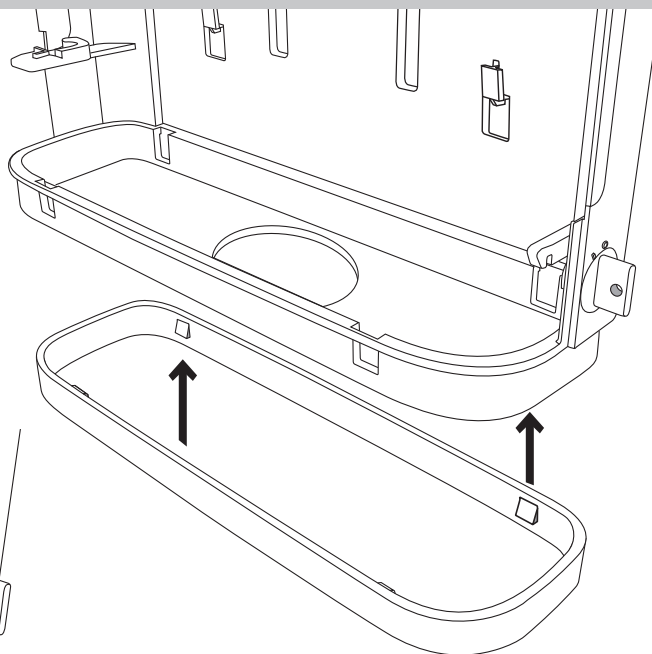

to remove, use screwdriver

Key-Lock

Standard Lock

Permanent Key

adjust Magic Ring with red side in front to lock the key