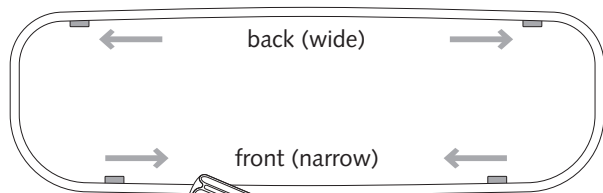

to remove, use screwdriver

Key-Lock

Standard Lock

Permanent Key

adjust Magic Ring with red side in front to lock the key