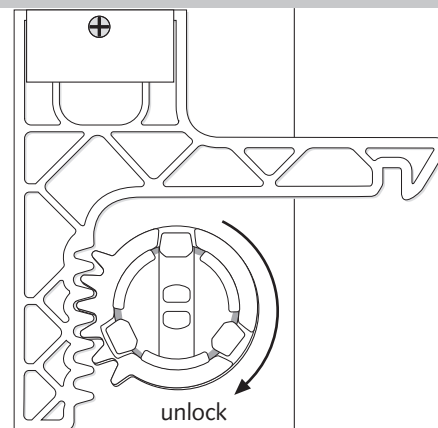

Supplied

Needed tools

Ø 6 mm

or

Assembly plate

mark by pen + drill holes

hang and fix (inside)

For a problem-free operation
use only WEPA Professional
OEM consumables

www.wepa-professional.de

i

jumbo toilet paper dispenser

ASSEMBLY INSTRUCTIONS

Professional Hygiene

+ 331040.2

Art. No.: 331050.2

design-ring

to remove, use screwdriver

Key-Lock

Standard Lock

Permanent Key

adjust Magic Ring with red side in front to lock the key